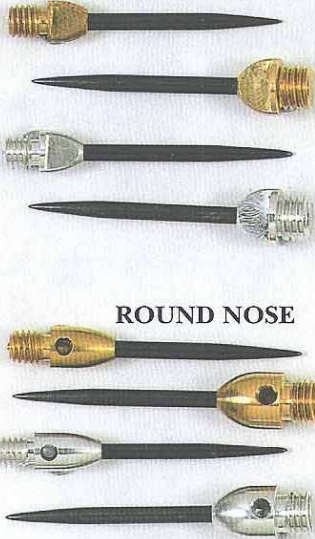

* SIZE CODE GUIDE *
EX = Extra Short
SH = Short
INTB = Inbetween
M = Medium

CONVERSION POINTS

BRASS OR ALLOY

2BA AND 1/4 KEE POINTS

ROUND NOSE

CONVERSION POINTS

ANODISED 2BA ONLY

KEE