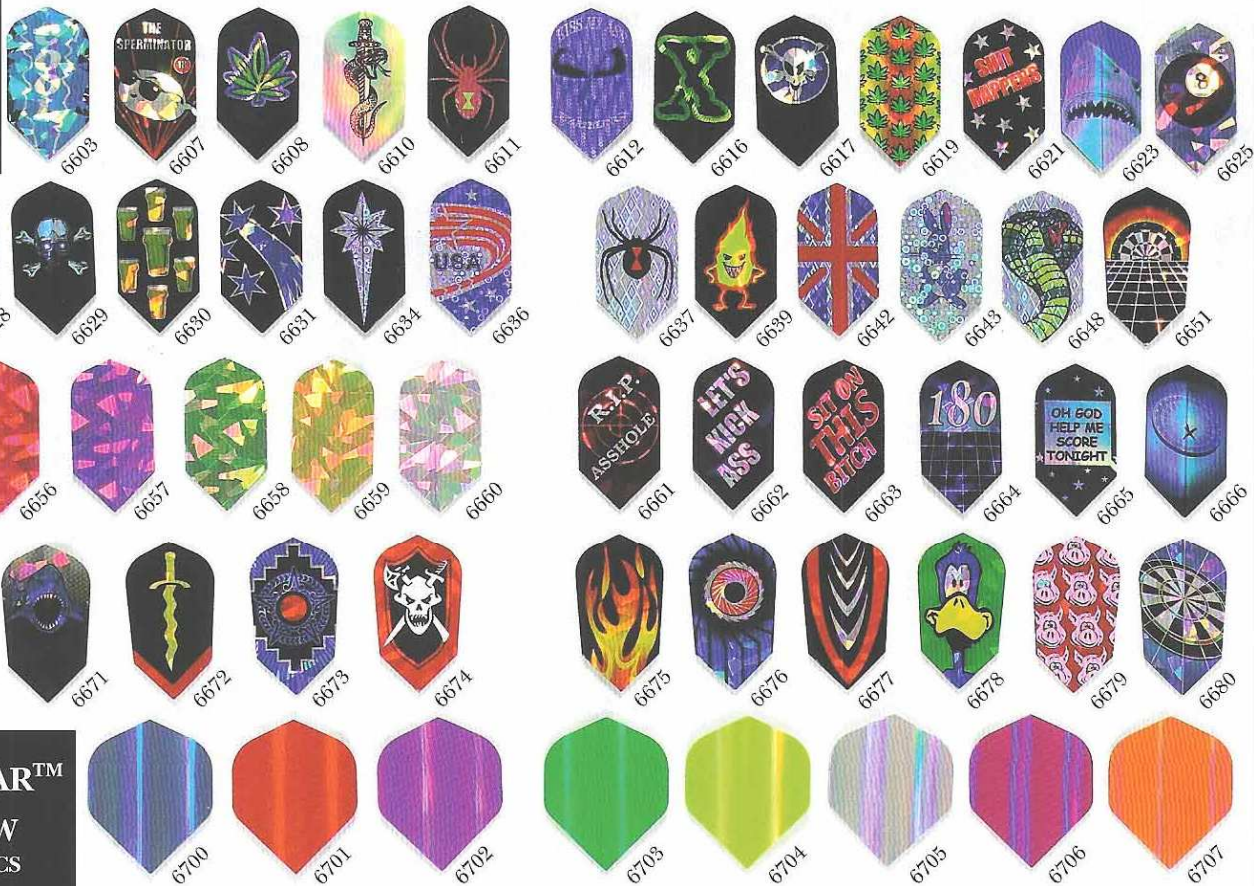

QUAZAR™
"SLIM"
HOLOGRAPHICS