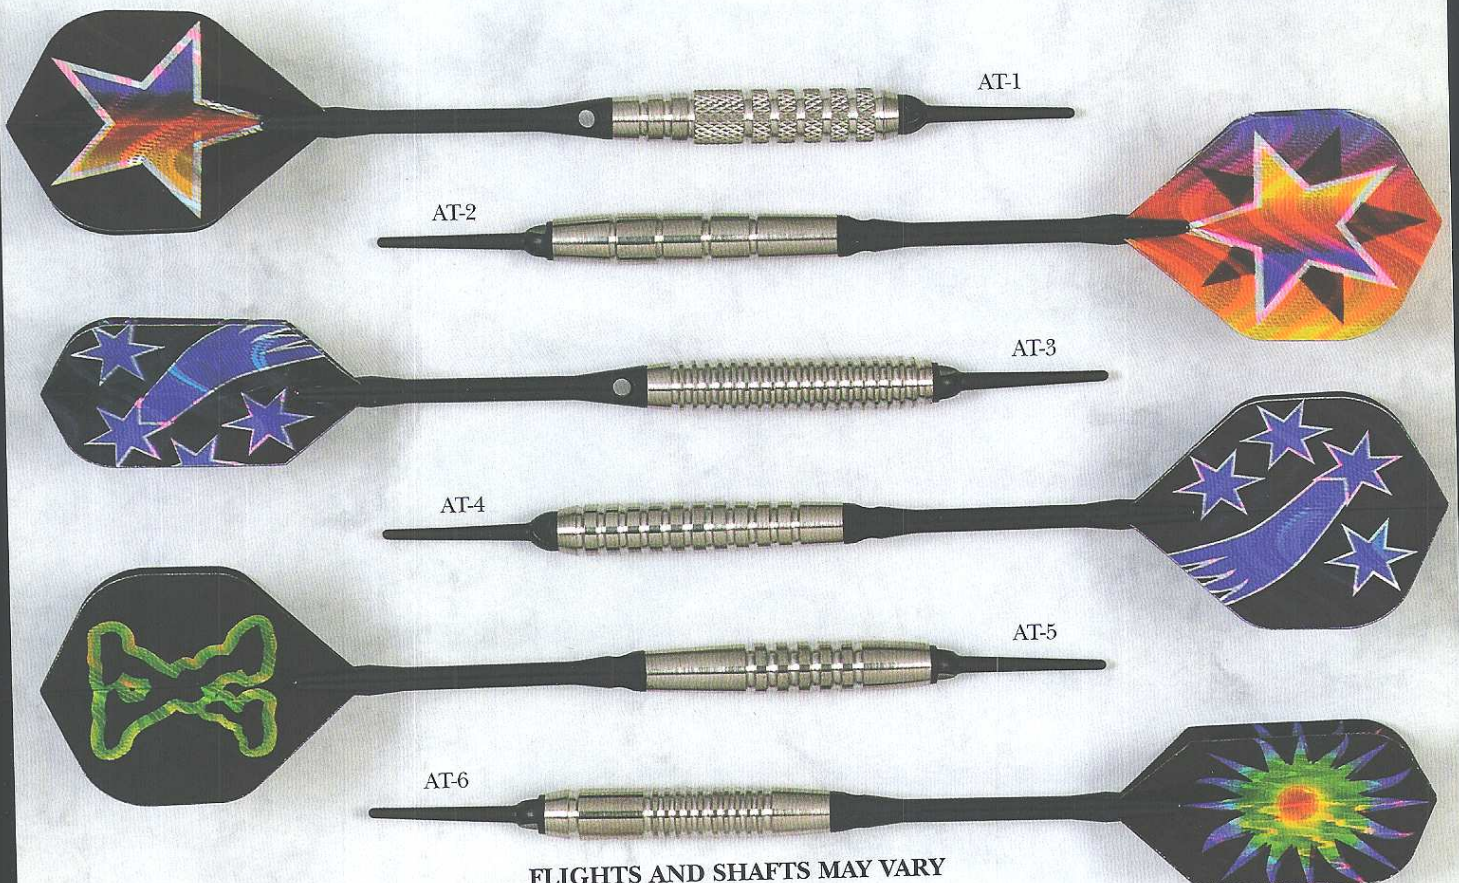

BH-5

BH-6

SOFT TIP 80/20 TUNGSTEN

All Darts 2BA-2BA and available 16 or 18gms
(Complete Set Weight)

HEAVY ORDNANCE

ASTRA

FLIGHTS AND SHAFTS MAY VARY

SOFT TIP 80/20 TUNGSTEN