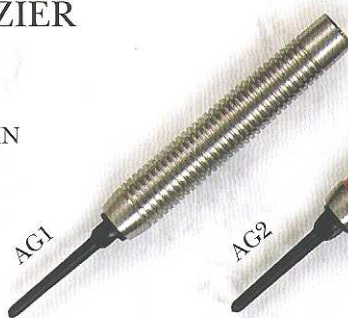

ALAN GLAZIER SERIES GOLD COATED DARTS

ALL 4 STYLES AVAILABLE IN
21 - 22 - 23 - 24 - 25 - 26gms

ALAN GLAZIER BLACK DIAMOND

21 - 22 - 23 - 24 - 25 - 26gms

ALAN GLAZIER SOFT TIP

ALL AVAILABLE IN
16 - 18 & 20gms