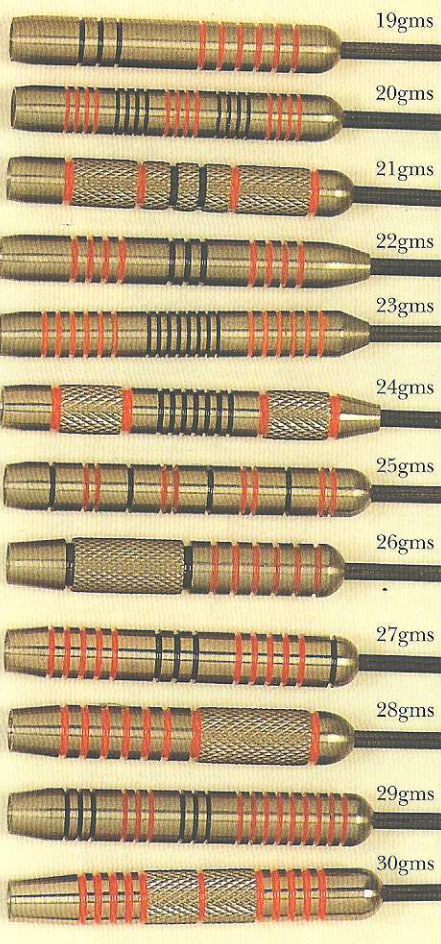

HI TEC LIGHTNING FIGHTERS 90%