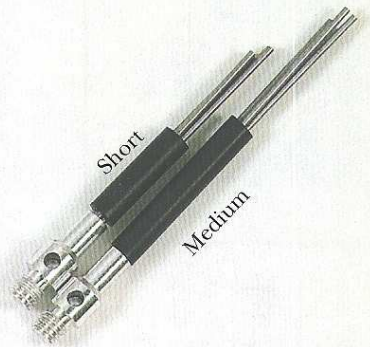

ORIGINAL KWIZ TITAN SHAFTS