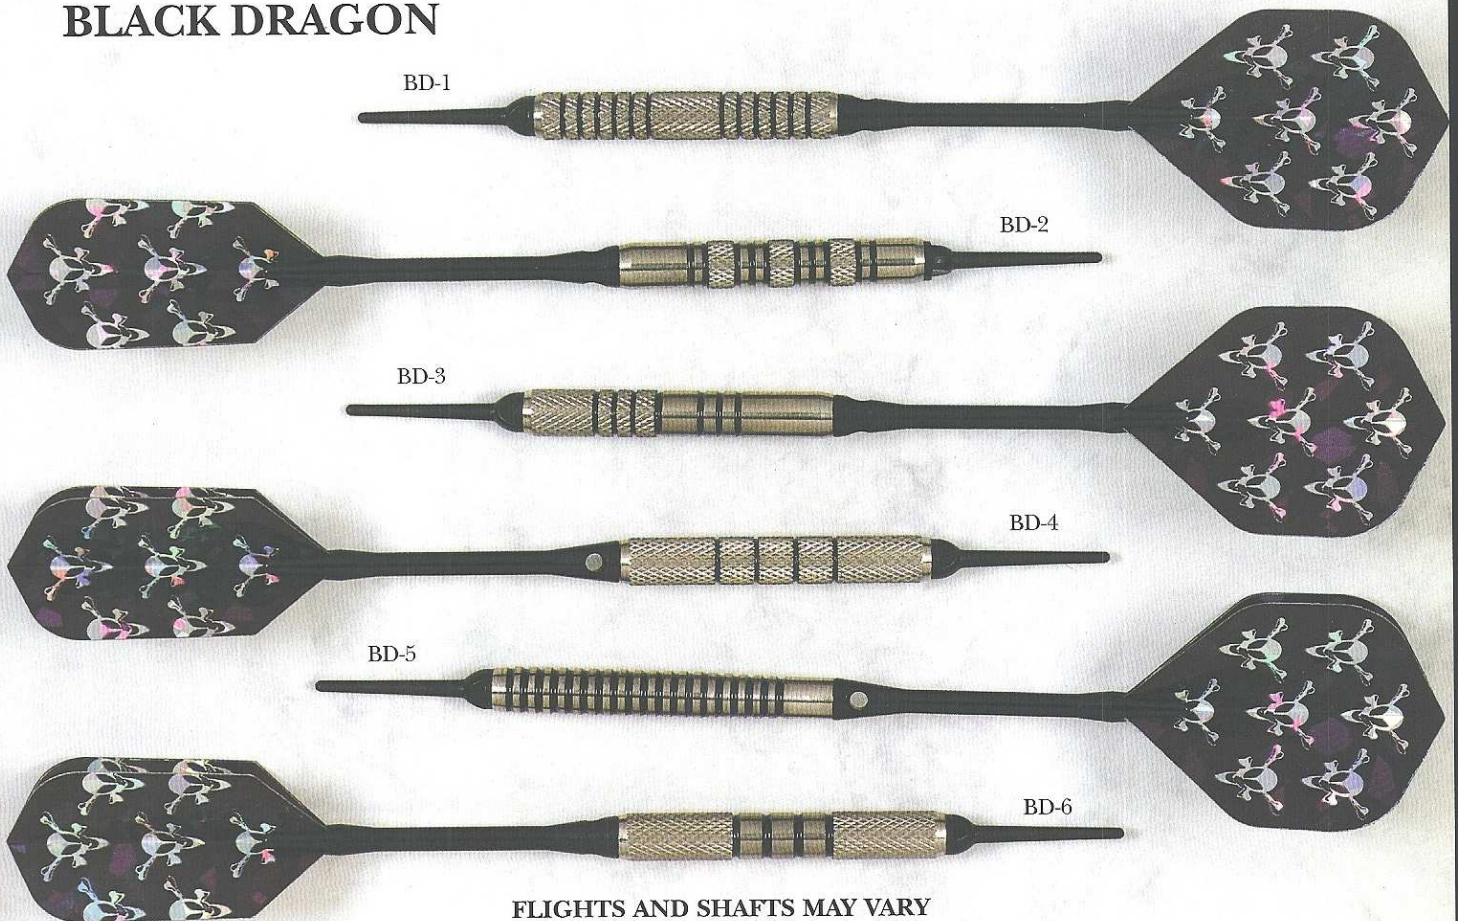

BLACK DRAGON

FLIGHTS AND SHAFTS MAY VARY