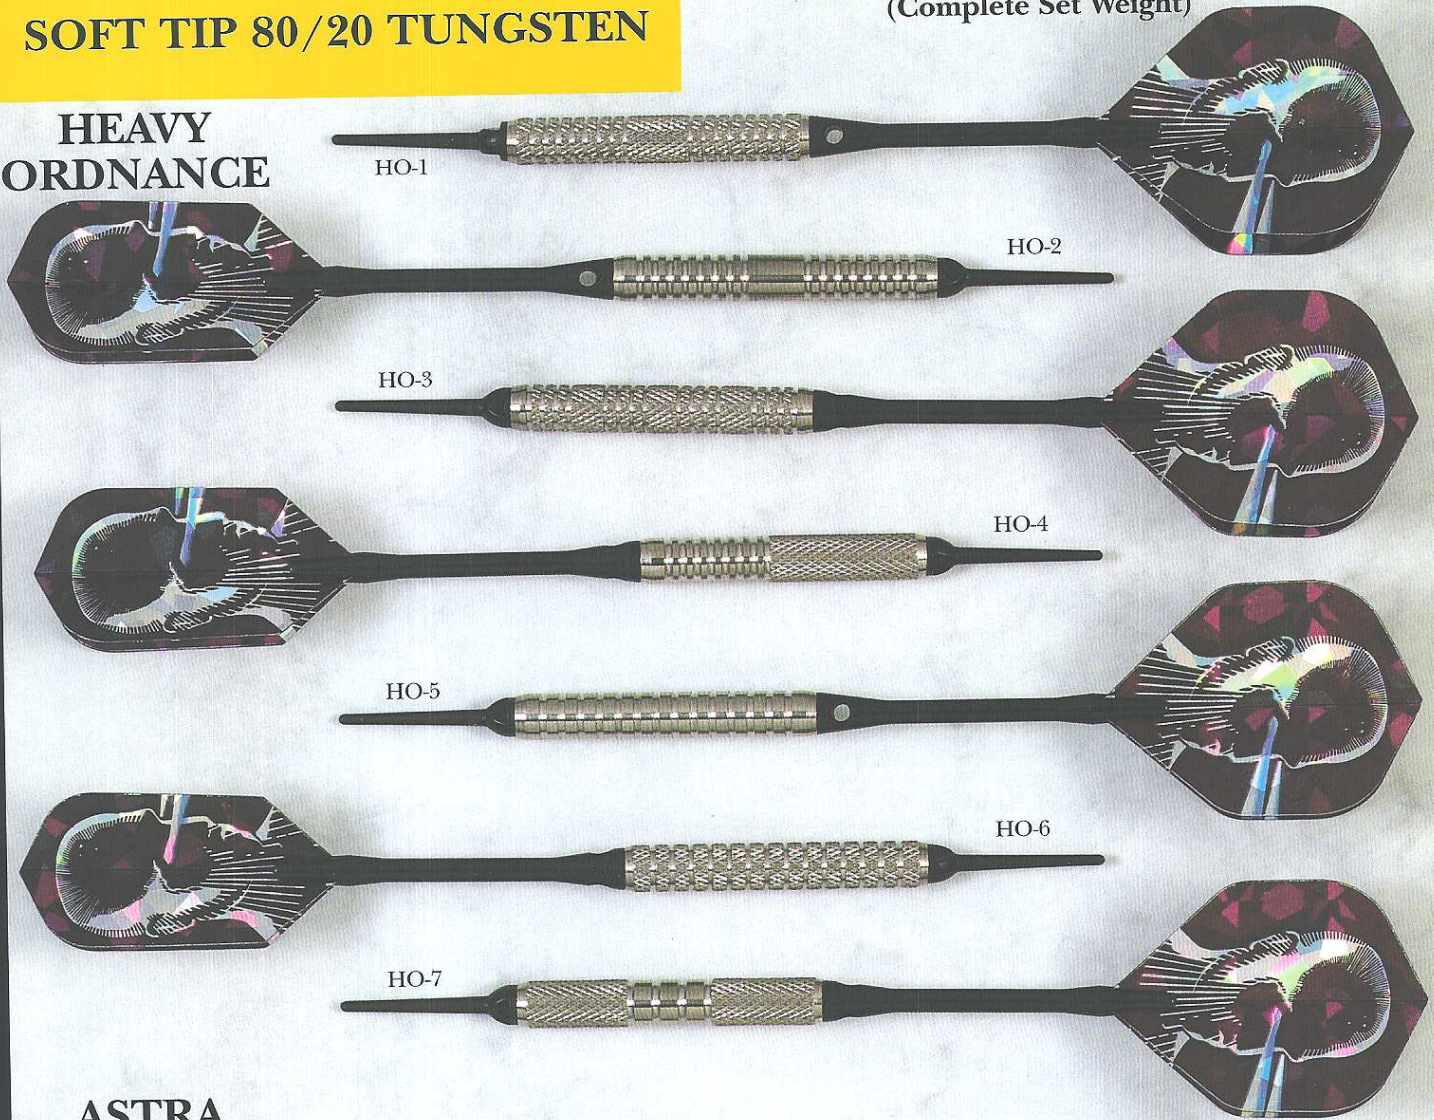

BH-5

BH-6

SOFT TIP 80/20 TUNGSTEN

All Darts 2BA-2BA and available 16 or 18gms
(Complete Set Weight)

HEAVY ORDNANCE

ASTRA

FLIGHTS AND SHAFTS MAY VARY

SOFT TIP 80/20 TUNGSTEN