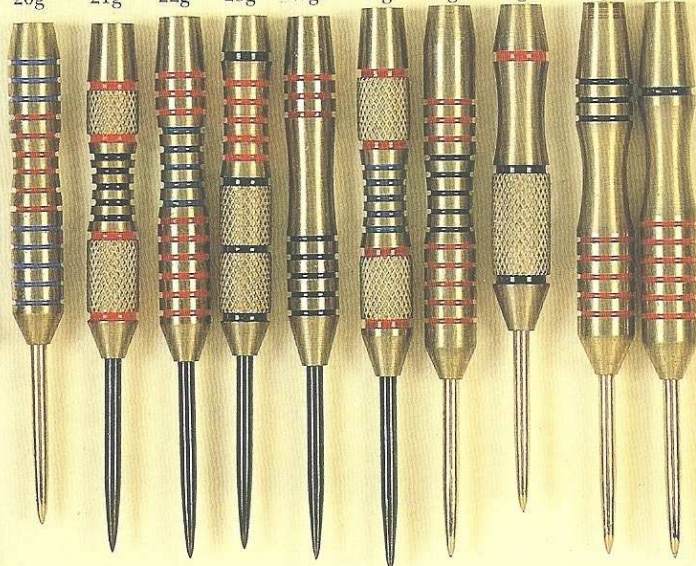

SLIM Knurled

21-23-25-27gms

12-14-16-18-20-22-24-26-28-30-32gms

21-23-24-25-27-29gms **TRIUMPH TORPEDO**

21-23-25gms **TRIUMPH BULLET**

22-24-26-28gms **TRIUMPH COMBI**

HI TEC BANDITS A QUALITY TUNGSTEN DART

19g 20g 21g 22g 23g 24g 25g 26g 27g 28g 29g 30g

HI TEC POWER PLAY 80% TUNGSTEN

21R-23R-25R

21K-23K-25K

22R-24R-26R-28R

22K-24K-26K-28K

HI TEC SCALLOPED SPECIAL GRIP 80% T/A

20g 21g 22g 23g 24g 25g 26g 27g 28g 29g

HI TEC WRECKING CREW 80% T/A

STYLE D 21-23-25gms

STYLE E 22-24-26gms

STYLE F 21-23-25-27gms

HI TEC GIANTS 80% T/A (Extra Heavy Darts)

**RUTHLESS EHK
(EXTRA HEAVY KNURL, FIXED POINT - 85%)**

RUTHLESS RING GRIP