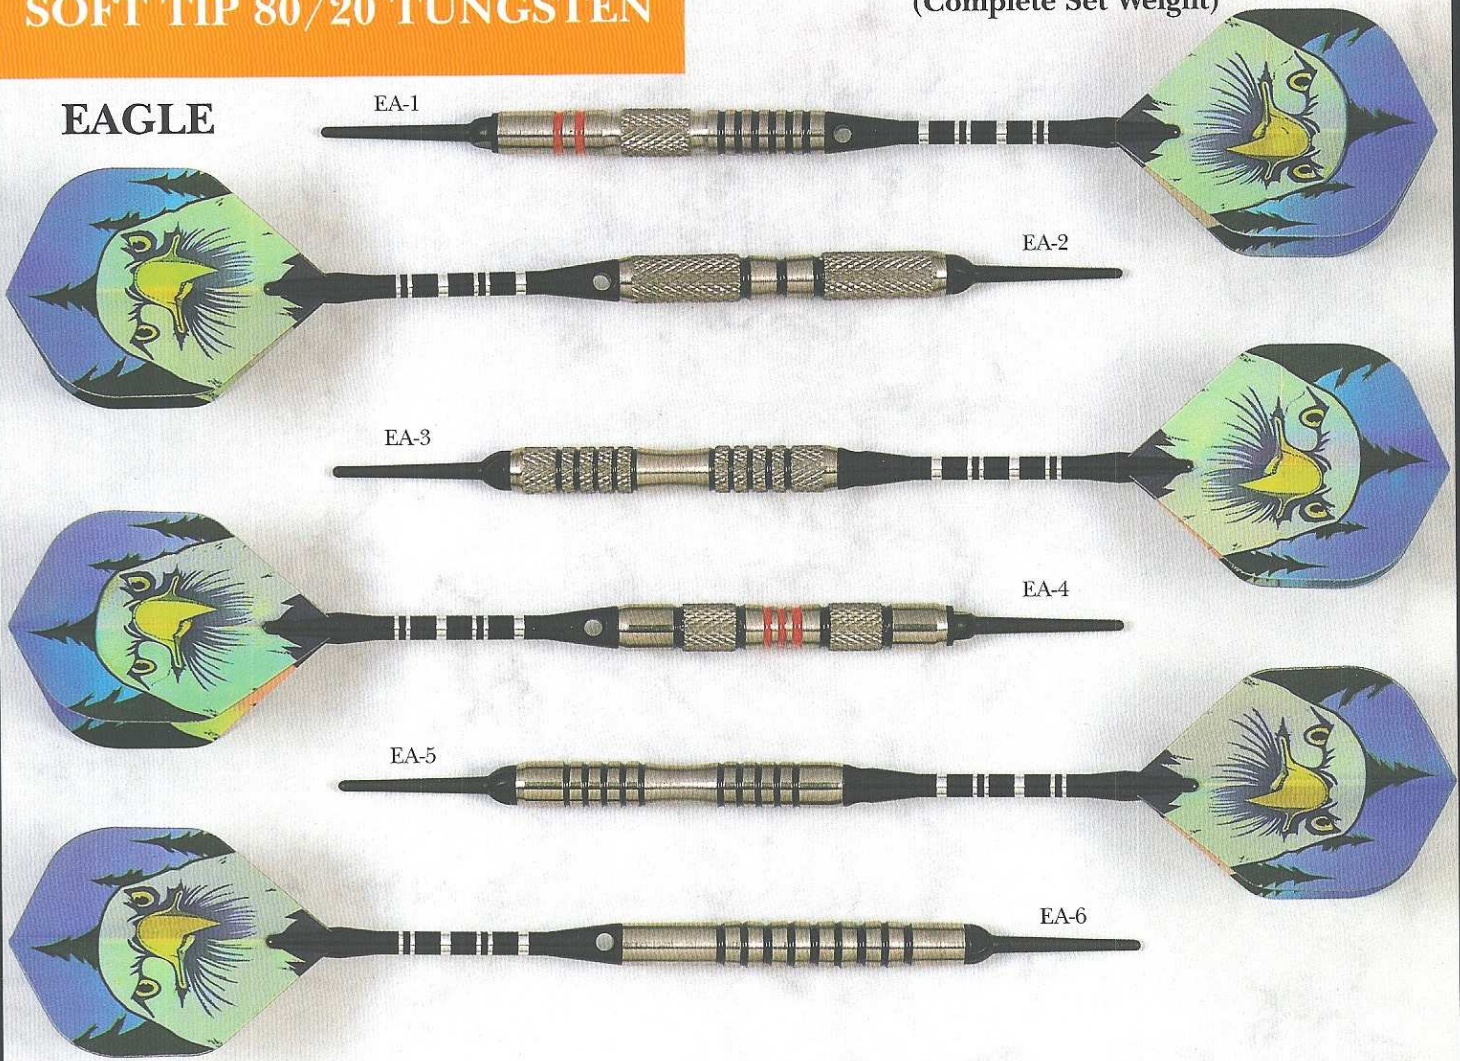

SOFT TIP 80/20 TUNGSTEN

All Darts 2BA-2BA and available 16 or 18gms
(Complete Set Weight)

EAGLE