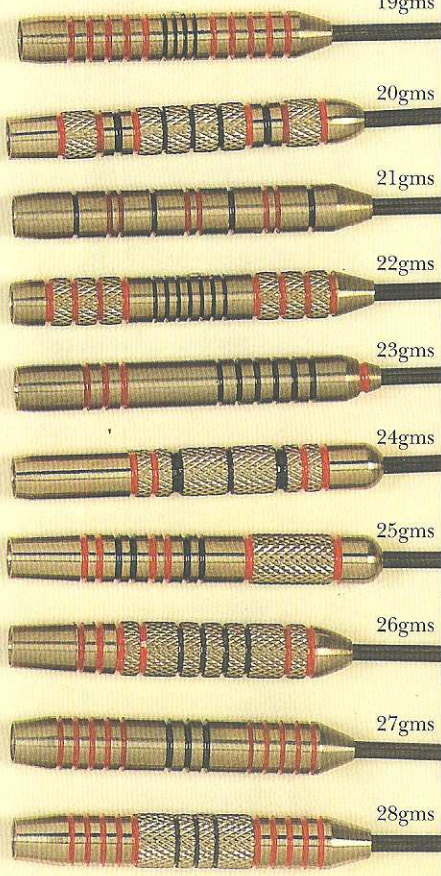

D91 - 30gms

D92 - 30gms

D93 - 30gms

D97 - 32gms

D98 - 32gms

D99 - 32gms

D100 - 34gms

D101 - 35gms

HI TEC TIGERS 90%

MACH III MAGIC 90%
TOUGH NON-SLIP BLACK COATING
FOR EXTRA GRIP

HI TEC LIGHTNING FIGHTERS 90%

HI TEC WINNERS 90%

HI TEC TRIUMPH STYLE 2 - 80%

21-23-25-27gms

SLIM Ringed

12-14-16-18-20-22-24-26-28-30-32gms

SLIM Knurled

21-23-25-27gms

12-14-16-18-20-22-24-26-28-30-32gms

21-23-24-25-27-29gms **TRIUMPH TORPEDO**

21-23-25gms **TRIUMPH BULLET**

22-24-26-28gms **TRIUMPH COMBI**

HI TEC BANDITS A QUALITY TUNGSTEN DART

19g 20g 21g 22g 23g 24g 25g 26g 27g 28g 29g 30g

HI TEC POWER PLAY 80% TUNGSTEN

21R-23R-25R

21K-23K-25K

22R-24R-26R-28R

22K-24K-26K-28K

HI TEC SCALLOPED SPECIAL GRIP 80% T/A

20g 21g 22g 23g 24g 25g 26g 27g 28g 29g