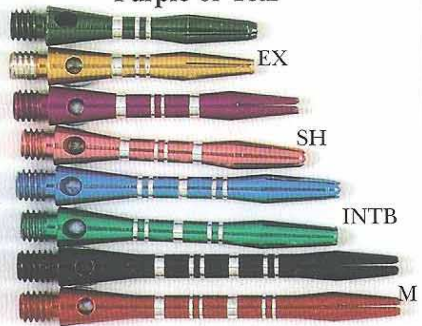

REGROOVED ALLOY AR1
ALL FOUR SIZES 2BA ONLY

Black, Red, Blue, Gold, Green, Pink, Purple or Teal

TWO TONE REGROOVED
SHORT AND MEDIUM 2BA

All Five Colours Available

SH
SH
M
M
M

LONG ALLOY
2BA ONLY

REALLY RUTHLESS ALUMINIUM