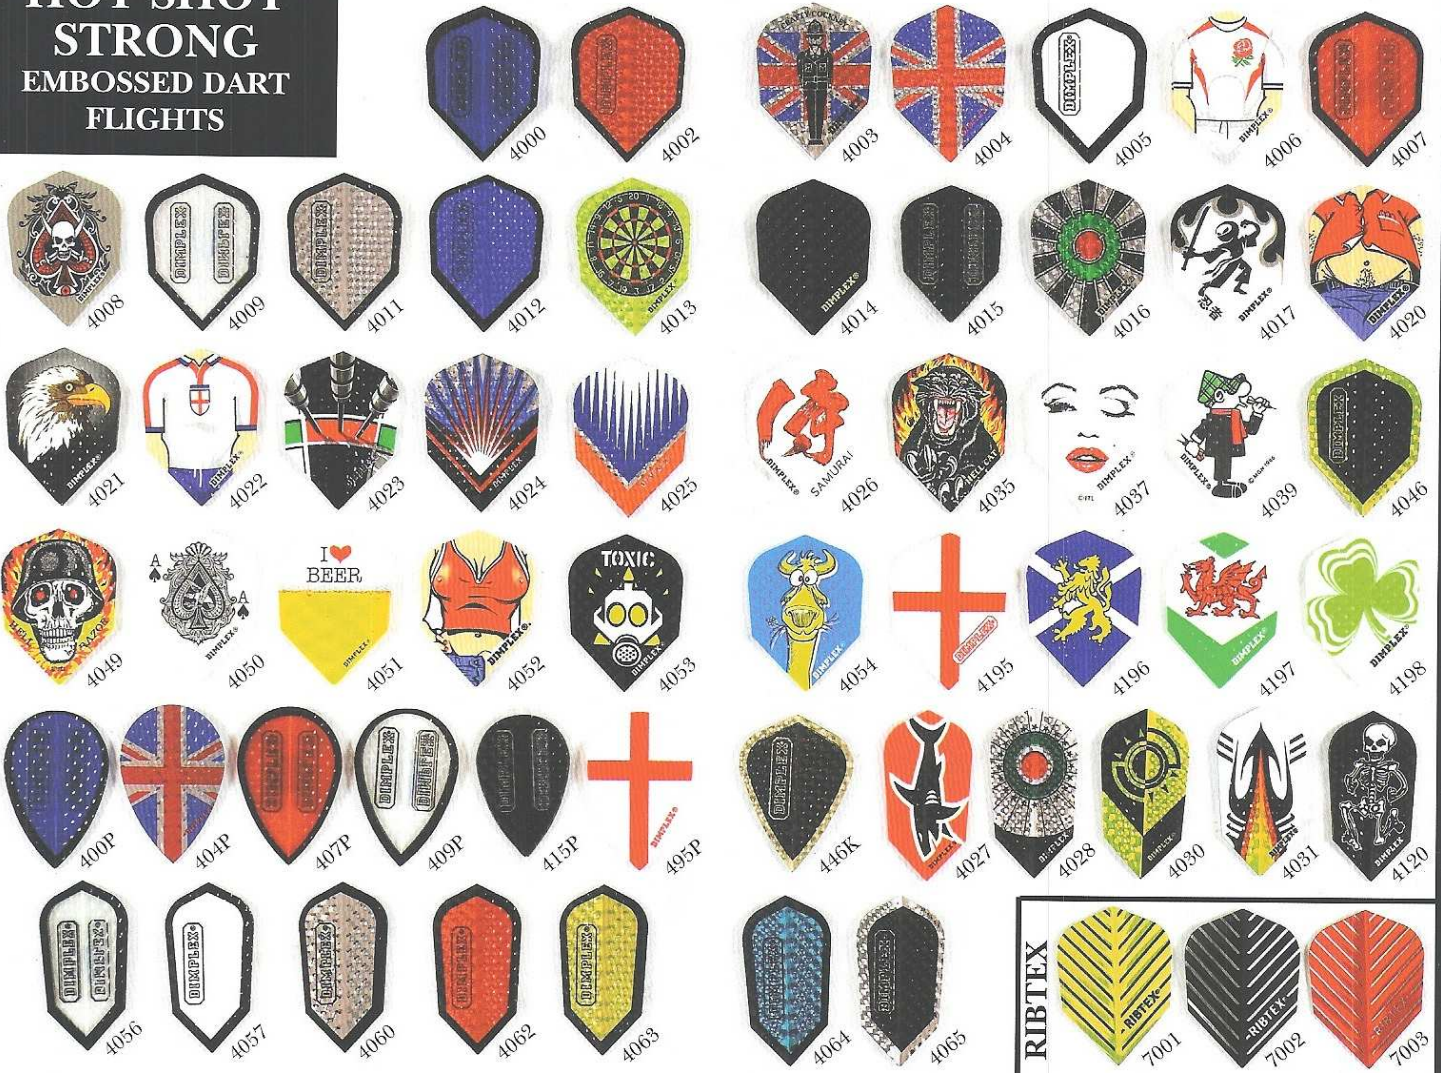

**NEW
 Transparent
 AMAZON
 XTRA STRONG**

**NEW
RUTHLESS
FLIGHTS**

**GENUINE &
ORIGINAL RSL
PENTATHLON XTRA
STRONG REALLY
RUTHLESS FLIGHTS**

**ORIGINAL RSL
PENTATHLON
EMBOSSSED AND 2D**

**NEW
PENTATHLON**

HOT SHOT STRONG EMBOSSED DART FLIGHTS

RIPSTOP NYLON FABRIC FLIGHTS

RIPSTOP PLAIN 11 Colours 4 Shapes

METALICA - HARD FOIL FLIGHTS

NAUGHTY NUDES

FLURO POLY HARD FLIGHTS

IRIDESCENT SMOOTH

IRIDESCENT HOT SHOT EMBOSSED