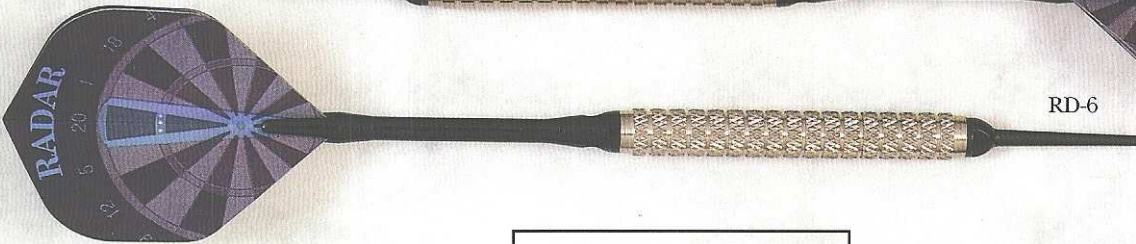

SOFT TIP 80/20 TUNGSTEN

All Darts 2BA-2BA and available in 20gms only
(Complete Set Weight)

RADAR

RD-1

RD-2

RD-3

RD-4

RD-5

RD-6

ALL DARTS ON
THIS PAGE
20gms ONLY

BLACK DEATH

BH-1

BH-2

BH-3

BH-4

BH-5

BH-6