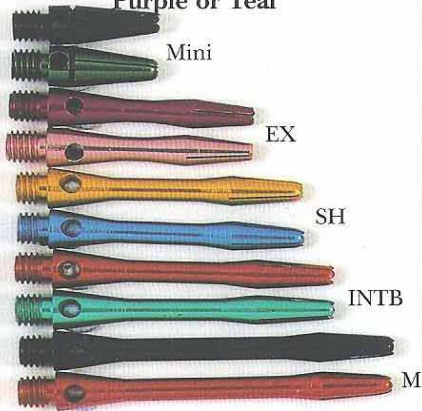

ANODISED ALLOY
FIVE SIZES 2BA ONLY

Black, Red, Blue, Gold, Green, Pink, Purple or Teal