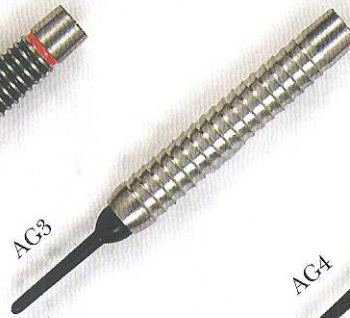

ALAN GLAZIER SOFT TIP

ALL AVAILABLE IN
16 - 18 & 20gms

HI TEC BOMBS 80% T/A