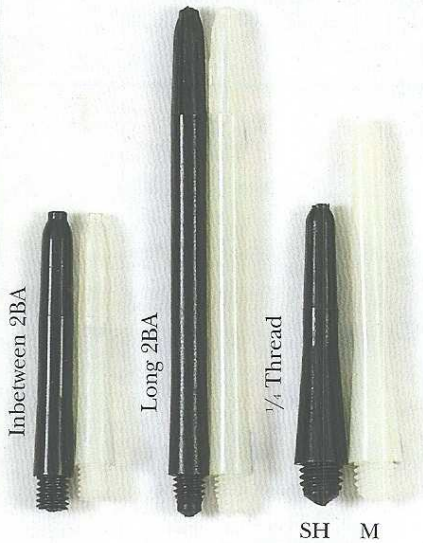

IRIDESCENT HOT SHOT SHELL FLIGHTS

DEFLECTAGRIP NYLON ORIGINAL

Red, White, Black, Blue, Green and Yellow.
Available EXSH, Short and Med 2BA

EXSH - 28mm
SHORT - 35mm
INTB - 41mm
MED - 48mm
LONG - 67mm

Deflectagrip Special Sizes.
Black and White only