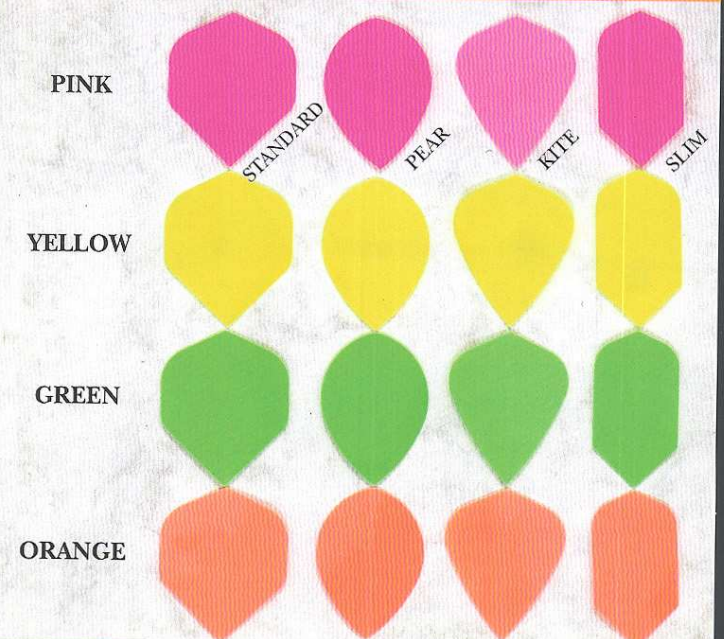

HOT SHOT STRONG EMBOSSED DART FLIGHTS

RIPSTOP NYLON FABRIC FLIGHTS

RIPSTOP PLAIN 11 Colours 4 Shapes

METALICA - HARD FOIL FLIGHTS

NAUGHTY NUDES

FLURO POLY HARD FLIGHTS

IRIDESCENT SMOOTH

IRIDESCENT HOT SHOT EMBOSSED

IRIDESCENT HOT SHOT SHELL FLIGHTS

DEFLECTAGRIP NYLON ORIGINAL

Red, White, Black, Blue, Green and Yellow.
Available EXSH, Short and Med 2BA

EXSH - 28mm
SHORT - 35mm
INTB - 41mm
MED - 48mm
LONG - 67mm

Deflectagrip Special Sizes.
Black and White only