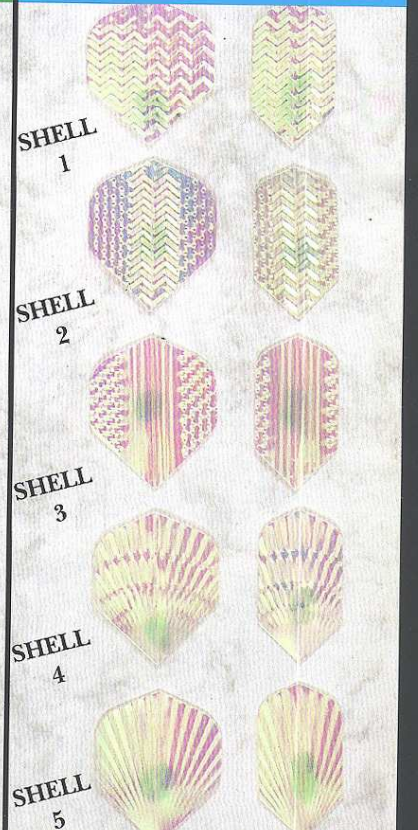

**NEW
 Transparent
 AMAZON
 XTRA STRONG**

**NEW
RUTHLESS
FLIGHTS**

**GENUINE &
ORIGINAL RSL
PENTATHLON XTRA
STRONG REALLY
RUTHLESS FLIGHTS**

**ORIGINAL RSL
PENTATHLON
EMBOSSSED AND 2D**

**NEW
PENTATHLON**

HOT SHOT STRONG EMBOSSED DART FLIGHTS

RIPSTOP NYLON FABRIC FLIGHTS

RIPSTOP PLAIN 11 Colours 4 Shapes

METALICA - HARD FOIL FLIGHTS

NAUGHTY NUDES

FLURO POLY HARD FLIGHTS

IRIDESCENT SMOOTH

IRIDESCENT HOT SHOT EMBOSSED

IRIDESCENT HOT SHOT SHELL FLIGHTS

DEFLECTAGRIP NYLON ORIGINAL

Red, White, Black, Blue, Green and Yellow.
Available EXSH, Short and Med 2BA

EXSH - 28mm
SHORT - 35mm
INTB - 41mm
MED - 48mm
LONG - 67mm

Deflectagrip Special Sizes.
Black and White only