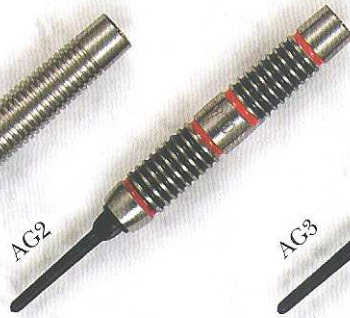

ALAN GLAZIER SOFT TIP

ALL AVAILABLE IN
16 - 18 & 20gms

HI TEC BOMBS 80% T/A