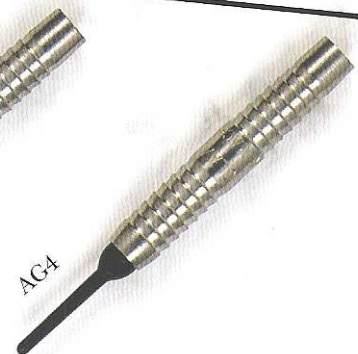

ALAN GLAZIER SERIES GOLD COATED DARTS

ALL 4 STYLES AVAILABLE IN
21 - 22 - 23 - 24 - 25 - 26gms

ALAN GLAZIER BLACK DIAMOND

21 - 22 - 23 - 24 - 25 - 26gms

ALAN GLAZIER SOFT TIP

ALL AVAILABLE IN
16 - 18 & 20gms