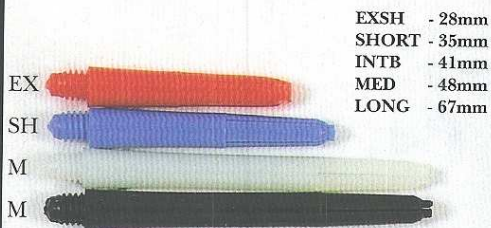

DEFLECTAGRIP NYLON ORIGINAL

Red, White, Black, Blue, Green and Yellow.
Available EXSH, Short and Med 2BA

EXSH - 28mm
SHORT - 35mm
INTB - 41mm
MED - 48mm
LONG - 67mm

Deflectagrip Special Sizes.
Black and White only