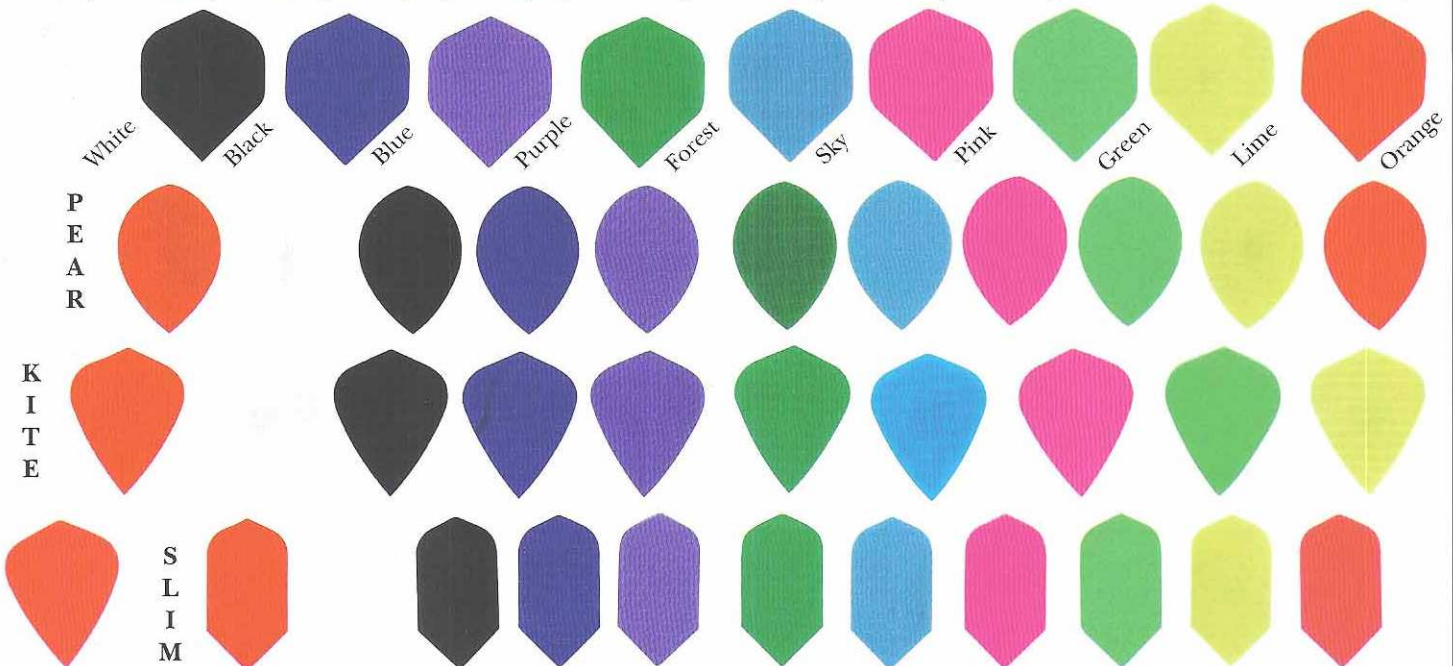

HOT SHOT STRONG EMBOSSED DART FLIGHTS

RIPSTOP NYLON FABRIC FLIGHTS

RIPSTOP PLAIN 11 Colours 4 Shapes

METALICA - HARD FOIL FLIGHTS

NAUGHTY NUDES

FLURO POLY HARD FLIGHTS

IRIDESCENT SMOOTH

IRIDESCENT HOT SHOT EMBOSSED