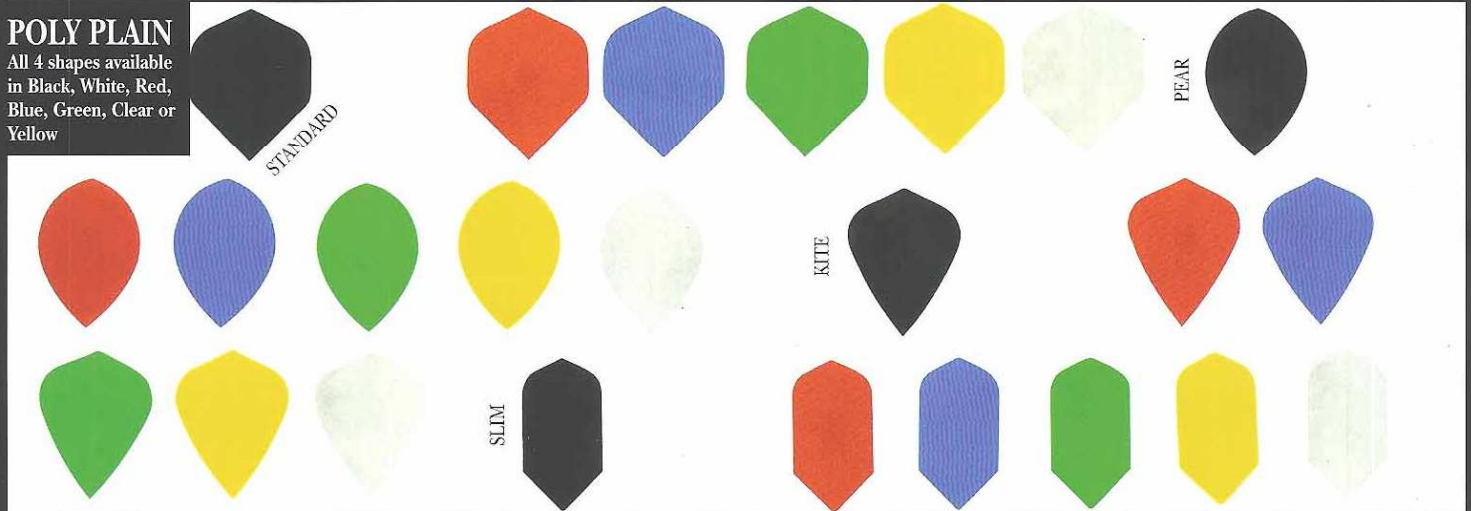

POLY ROYAL FLIGHTS

**YOU WANNA WIN?
GET RUTHLESS**

POLY PLAIN
All 4 shapes available in Black, White, Red, Blue, Green, Clear or Yellow

FLURO POLY

4 shapes - 4 colours

SUPERMETRONIC HARD FLIGHTS

M075

M076