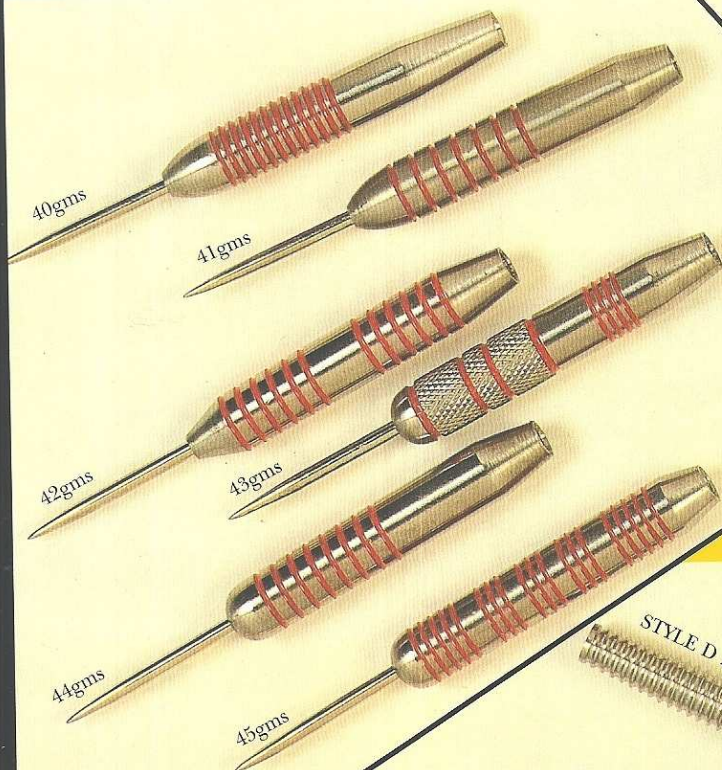

19g 20g 21g 22g 23g 24g 25g 26g 27g 28g 29g 30g

HI TEC POWER PLAY 80% TUNGSTEN

21R-23R-25R

21K-23K-25K

22R-24R-26R-28R

22K-24K-26K-28K

HI TEC SCALLOPED SPECIAL GRIP 80% T/A

20g 21g 22g 23g 24g 25g 26g 27g 28g 29g

HI TEC WRECKING CREW 80% T/A

STYLE D 21-23-25gms

STYLE E 22-24-26gms

STYLE F 21-23-25-27gms

HI TEC GIANTS 80% T/A (Extra Heavy Darts)

**RUTHLESS EHK
(EXTRA HEAVY KNURL, FIXED POINT - 85%)**

RUTHLESS RING GRIP

22 - 24 - 26 - 28gms

ALSO AVAILABLE IN SOFT TIP
11 - 18 & 20gms

**RUTHLESS 90%
POWER-ZD**

THE FRONT END HAS BEEN SPECIALLY DRILLED TO ACCEPT A VARIETY OF REPLACEMENT POINTS, ie: STEEL CONVERSION, SOFT TIP AND OTHER POPULAR RETRACT AND SPIN SYSTEMS