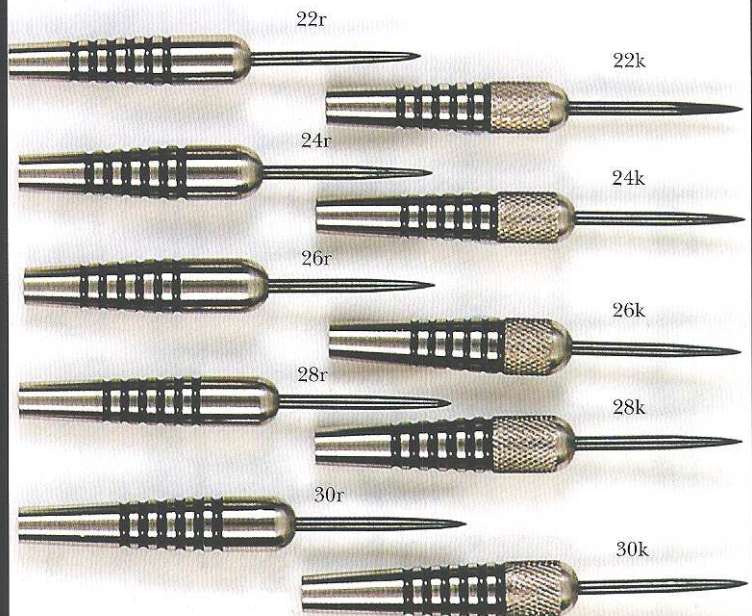

**YOU
WANNA
WIN?
GET RUTHLESS**