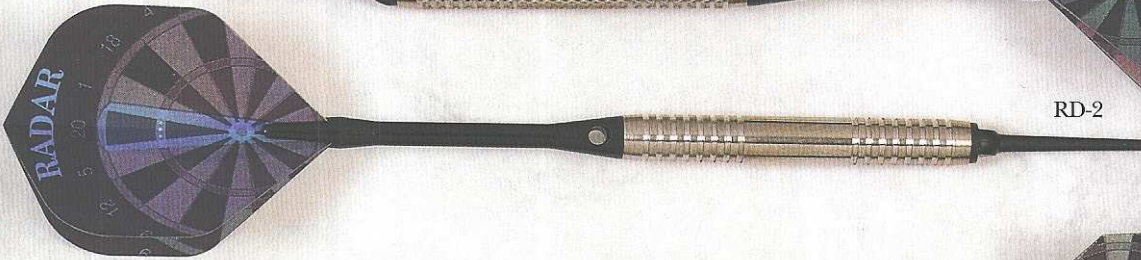

FLIGHTS AND SHAFTS MAY VARY

SOFT TIP 80/20 TUNGSTEN

All Darts 2BA-2BA and available in 20gms only
(Complete Set Weight)

RADAR

RD-1

RD-2

RD-3

RD-4