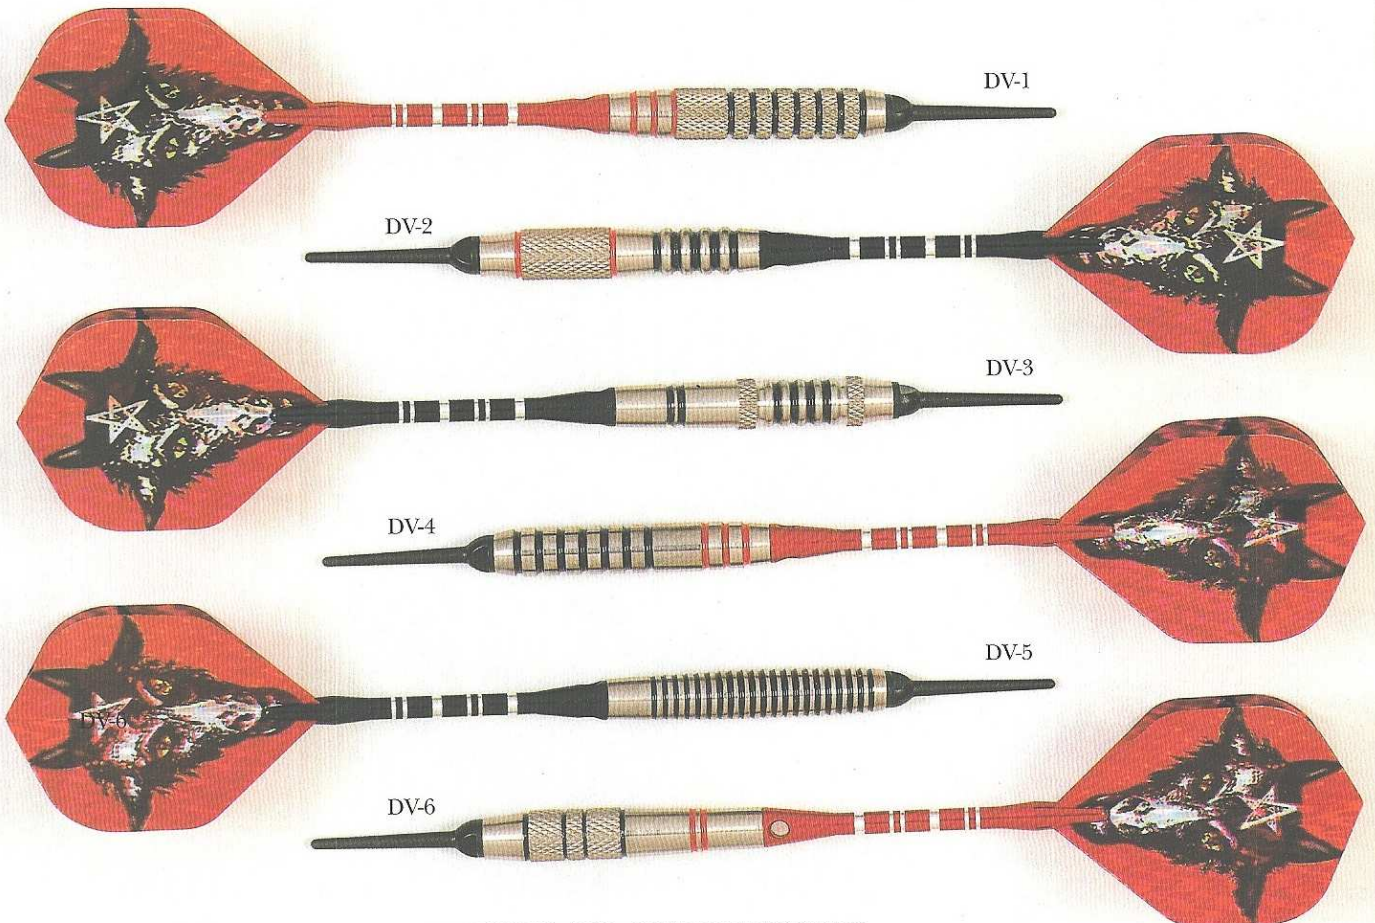

RUTHLESS

FLIGHTS AND SHAFTS MAY VARY

SOFT TIP 80/20 TUNGSTEN

All Darts 2BA-2BA and available 16 or 18gms
(Complete Set Weight)

POWER DRIVE

DEVIL

FLIGHTS AND SHAFTS MAY VARY

SOFT TIP 80/20 TUNGSTEN